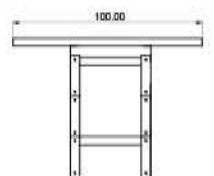

PRIMPREM
Collection

model LAVORO

DIMENSION
800X1200X750 mm.

Solid Ash wood
Solid Oak wood

NA/1

OBL/1

PRIMPREM
Collection

model Bookshelf

DIMENSION
500X1150X1505 mm.

Solid Ash wood
Solid Oak wood

NA/1

OBL/1

PRIMPREM
Collection

model 44

DIMENSION
800X1600X740 mm.

model 46

DIMENSION
900X1800X740 mm.

model 50

DIMENSION
1000X2400X740 mm.

model Toro

DIMENSION
1590X4120X2096 mm.

DIMENSION
1670X4660X2344 mm.

Silhouette

D.I.Y. DIVIDER PANEL