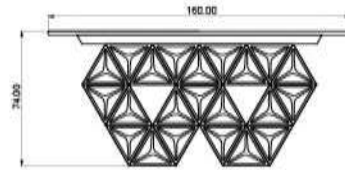

DIMENSION
500X1150X1505 mm.

Solid Ash wood
Solid Oak wood

NA/1

OBL/1

PRIMPREM
Collection

model 44

DIMENSION
800X1600X740 mm.

model 46

DIMENSION
900X1800X740 mm.

model 50

DIMENSION
1000X2400X740 mm.

model Toro

DIMENSION
1590X4120X2096 mm.

DIMENSION
1670X4660X2344 mm.

Silhouette

D.I.Y. DIVIDER PANEL