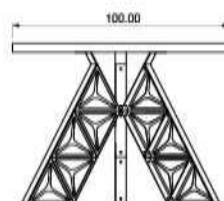

DIMENSION
1000X2400X740 mm.

Solid Ash wood
Solid Oak wood

PRIMPREM
Collection

model Tre

DIMENSION
1000X2200X740 mm.

Solid Ash wood
Solid Oak wood

NA/1

OBL/1

DIMENSION
500X1150X1505 mm.

Solid Ash wood
Solid Oak wood

NA/1

OBL/1

PRIMPREM
Collection

model 44

DIMENSION
800X1600X740 mm.

model 46