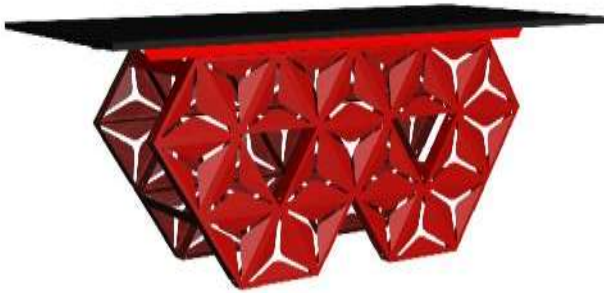

DIMENSION
500X1150X1505 mm.

Solid Ash wood
Solid Oak wood

NA/1

OBL/1

PRIMPREM
Collection

model 44

DIMENSION
800X1600X740 mm.

model 46

DIMENSION
900X1800X740 mm.

model 50

DIMENSION
1000X2400X740 mm.

model Toro

DIMENSION
1590X4120X2096 mm.

DIMENSION
1670X4660X2344 mm.

Silhouette

D.I.Y. DIVIDER PANEL