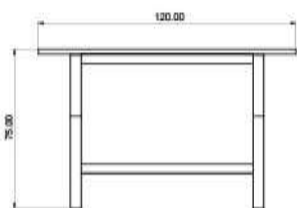

DIMENSION
1000X2400X740 mm.

Solid Ash wood
Solid Oak wood

PRIMPREM
Collection

model Tre

DIMENSION
1000X2200X740 mm.

Solid Ash wood
Solid Oak wood

NA/1

OBL/1

PRIMPREM
Collection

model LAVORO

DIMENSION
800X1200X750 mm.

Solid Ash wood
Solid Oak wood

NA/1

OBL/1

PRIMPREM
Collection

model Bookshelf

DIMENSION
500X1150X1505 mm.

Solid Ash wood
Solid Oak wood

NA/1

OBL/1

PRIMPREM
Collection

model 44

DIMENSION
800X1600X740 mm.

model 46

DIMENSION
900X1800X740 mm.

model 50

DIMENSION
1000X2400X740 mm.

model Toro

DIMENSION
1590X4120X2096 mm.

DIMENSION
1670X4660X2344 mm.

Silhouette

D.I.Y. DIVIDER PANEL