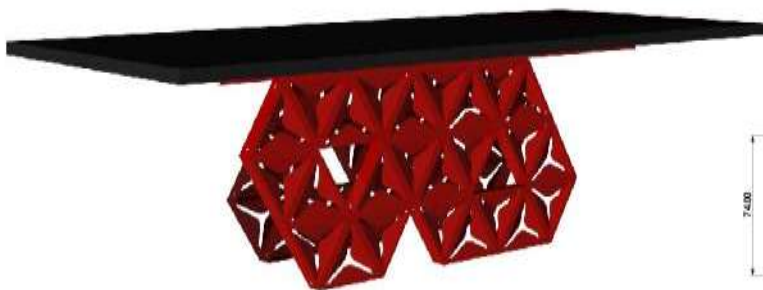

DIMENSION
500X1150X1505 mm.

Solid Ash wood
Solid Oak wood

NA/1

OBL/1

PRIMPREM
Collection

model 44

DIMENSION
800X1600X740 mm.

model 46

DIMENSION
900X1800X740 mm.

model 50

DIMENSION
1000X2400X740 mm.

model Toro

DIMENSION
1590X4120X2096 mm.

DIMENSION
1670X4660X2344 mm.

Silhouette

D.I.Y. DIVIDER PANEL