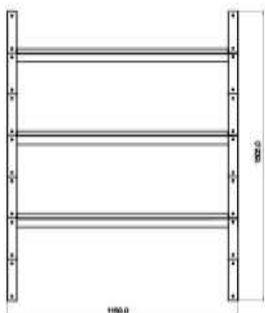

PRIMPREM
Collection

model LAVORO

DIMENSION
800X1200X750 mm.

Solid Ash wood
Solid Oak wood

NA/1

OBL/1

PRIMPREM
Collection

model Bookshelf

DIMENSION
500X1150X1505 mm.

Solid Ash wood
Solid Oak wood

NA/1

OBL/1

PRIMPREM
Collection

model 44

DIMENSION
800X1600X740 mm.

model 46

DIMENSION
900X1800X740 mm.

model 50

DIMENSION
1000X2400X740 mm.

model Toro

DIMENSION
1590X4120X2096 mm.

DIMENSION
1670X4660X2344 mm.

Silhouette

D.I.Y. DIVIDER PANEL

DIMENSION
298X384X8 mm.

COLOUR

translucent White

translucent Black

SiluLamp

Modular lamp

DIMENSION
296X555X596 mm.

DIMENSION
296X854X896 mm.