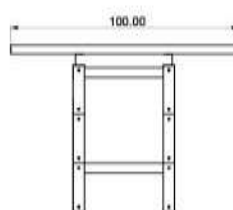

P + 66 2 381 5559

F + 66 2 381 5560

info@kiddeedesign.com

PRIMPREM
collection

model Diamond

DIMENTION
960X2400X750 mm.

PRIMPREM
Collection

model Full

DIMENSION
1000X2400X740 mm.

Solid Ash wood
Solid Oak wood

PRIMPREM
Collection

model Tre

DIMENSION
1000X2200X740 mm.

Solid Ash wood
Solid Oak wood

NA/1

OBL/1

PRIMPREM
Collection

model LAVORO

DIMENSION
800X1200X750 mm.

Solid Ash wood
Solid Oak wood

NA/1

OBL/1

PRIMPREM
Collection

model Bookshelf

DIMENSION
900X1800X740 mm.

model 50

DIMENSION
1000X2400X740 mm.

model Toro

DIMENSION
1590X4120X2096 mm.

DIMENSION
1670X4660X2344 mm.

Silhouette

D.I.Y. DIVIDER PANEL