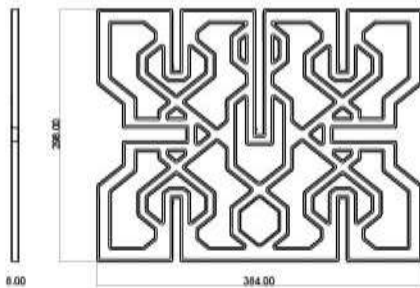

Silhouette

D.I.Y. DIVIDER PANEL

PRODUCT DESCRIPTION

จากแรงบันดาลใจของฉากอลูมิเนียมโบราณ นำมาดีไซน์เป็นลวดลายที่สามารถโมดูล่าต่อกันจนเป็นฉากอลูมิเนียมสำหรับกันห้อง สามารถกำหนดขนาดได้ตามขนาดของพื้นที่ สามารถเปลี่ยนให้เป็นคอมโพสิทสำหรับตกแต่ง จะปรับเปลี่ยนไปเป็นโต๊ะรับแขกหรือวางของต่างๆก็ได้ ทอดเท็บได้ง่าย สะดวกในการจัดเก็บและขนย้าย

DIMENSION
298X384X8 mm.

COLOUR