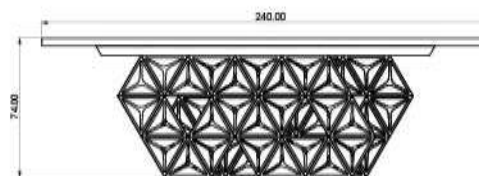

DIMENSION
500X1150X1505 mm.

Solid Ash wood
Solid Oak wood

NA/1

OBL/1

PRIMPREM
Collection

model 44

DIMENSION
800X1600X740 mm.

model 46

DIMENSION
900X1800X740 mm.

model 50

DIMENSION
1000X2400X740 mm.

model Toro

DIMENSION
1590X4120X2096 mm.

DIMENSION
1670X4660X2344 mm.

Silhouette

D.I.Y. DIVIDER PANEL