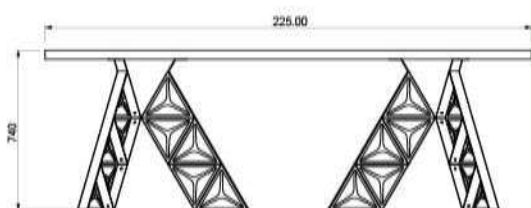

DIMENSION
1000X2400X740 mm.

Solid Ash wood
Solid Oak wood

PRIMPREM
Collection

model Tre

DIMENSION
1000X2200X740 mm.

Solid Ash wood
Solid Oak wood

NA/1

OBL/1