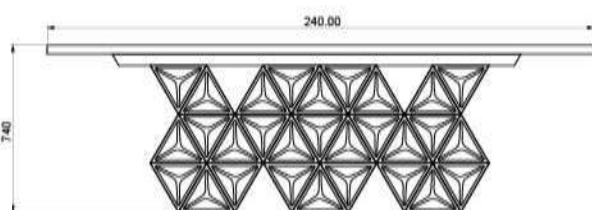

P + 66 2 381 5559

F + 66 2 381 5560

info@kiddeedesign.com

PRIMPREM
collection

model Diamond

DIMENTION
960X2400X750 mm.

PRIMPREM
Collection

model Full

DIMENSION
1000X2400X740 mm.

Solid Ash wood
Solid Oak wood

PRIMPREM
Collection

model Tre

DIMENSION
1000X2200X740 mm.

Solid Ash wood
Solid Oak wood

NA/1

OBL/1