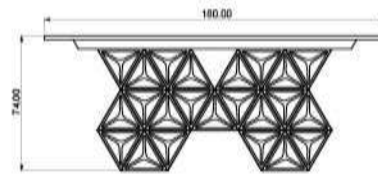

DIMENSION
500X1150X1505 mm.

Solid Ash wood
Solid Oak wood

NA/1

OBL/1

PRIMPREM
Collection

model 44

DIMENSION
800X1600X740 mm.

model 46

DIMENSION
900X1800X740 mm.

model 50

DIMENSION
1000X2400X740 mm.

model Toro

DIMENSION
1590X4120X2096 mm.

DIMENSION
1670X4660X2344 mm.

Silhouette

D.I.Y. DIVIDER PANEL